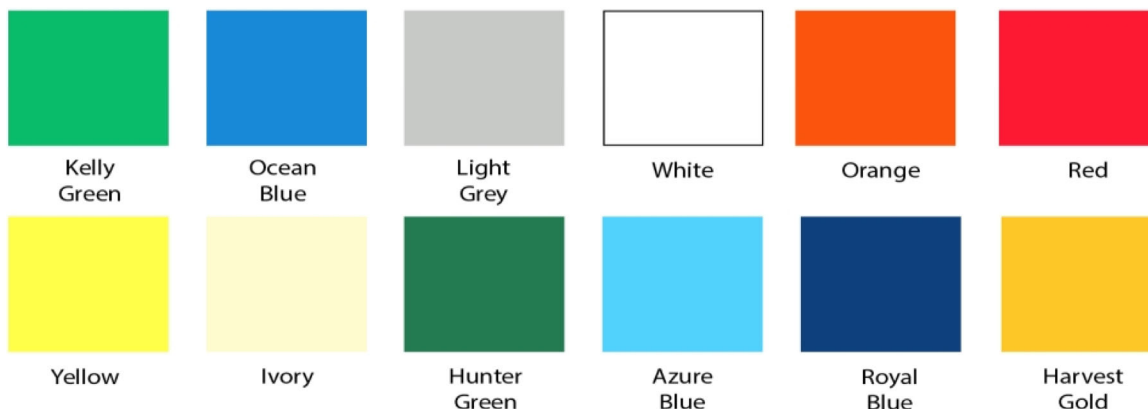

* StoryWalk® Sign Frame Backer Sheets

The ideal backer sheet to attach your laminated StoryWalk pages to. This colorful, thin, durable plastic sheet is available in several colors and can be used over and over again. Just a couple small tabs of double face tape between your laminated page and the backer sheet is enough to hold your page in place when sandwiching them between the sheets of clear acrylic. (note: double face tape not included)

(note: Although these sheets are colored throughout the thickness of plastic, they will shift colors (fade) in direct sunlight over time. It is best to keep your Story Pages uniform in size and placed in the same position each time. This will aid in a clean looking presentation over the year.)

The 17.75x23.75 in. sheet is cut precisely to fit in an 18x24 in. frame unit.

Call 1.800.659.7734 or Email genesis@genesisgraphicsinc.com

*Shipping is additional and can be estimated upon quantity preference

The StoryWalk Project was created by Anne Ferguson of Montpelier, VT and developed in collaboration with the Kellogg-Hubbard Library.