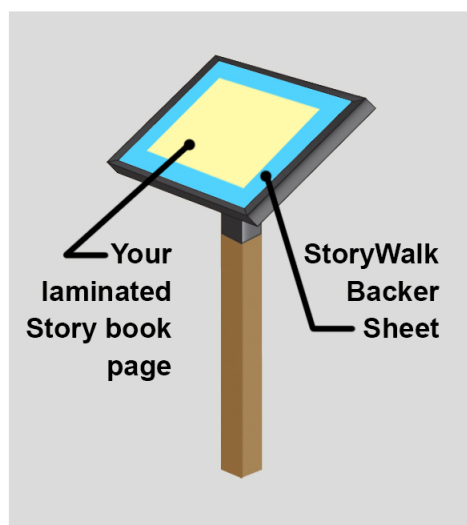

* StoryWalk[®] Sign Frame Backer Sheets

The ideal backer sheet to attach your laminated StoryWalk pages to. This colorful, thin, durable plastic sheet is available in several colors and can be used over and over again. Just a couple small tabs of double face tape between your laminated page and the backer sheet is enough to hold your page in place when sandwiching them between the sheets of clear acrylic. (note: double face tape not included)

Hunter Green

Azure Blue

Royal Blue

Harvest Gold

* *"The StoryWalk[®] Project was created by Anne Ferguson of Montpelier, VT and developed in collaboration with the Kellogg-Hubbard Library."*

Backer Sheets available at: