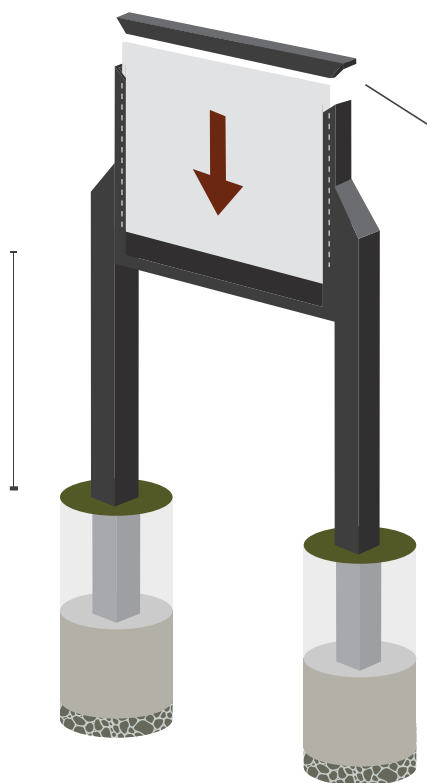

## Double-Sided Upright Aluminum Frame with Outbound Aluminum Posts

Frame bolts to provided 3x3x60" aluminum post for in ground installation.

For use with a 18"h x24"w page, providing a viewable area of 17"h x23"w.

Double-sided upright display, displaying 4 pages of most books

Longer posts and surface mounted posts available.

Sign panel mounts  
28-32" from grade

Prepare footing depth per your region's requirements.

Ensure post is plumb and level while back filling with appropriate material.

Top rail removable for page installation.

The 2 sheets of acrylic - with the laminated page between them - slide into the exposed channel in the frame

### Page Installation – first time

1. Remove the blue masking from both sides of the acrylic.
2. Place your page and optional colored backer between the sheets of acrylic. Be sure your pages are numbered.
3. Remove the bottom frame rail using the provided driver.
4. Slide all the sheets up into the exposed channel in the frame.
5. Replace the bottom rail.